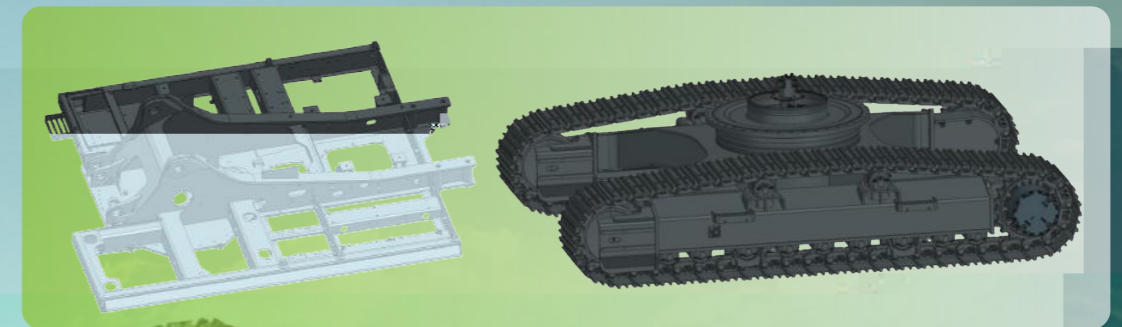

B7

150kW

140cc

Large Machine Body

Large Machine Body

30%

10%

23%

33

2995mm

3

Excellent Capability

1.65

C

- 1.65
-
-

D