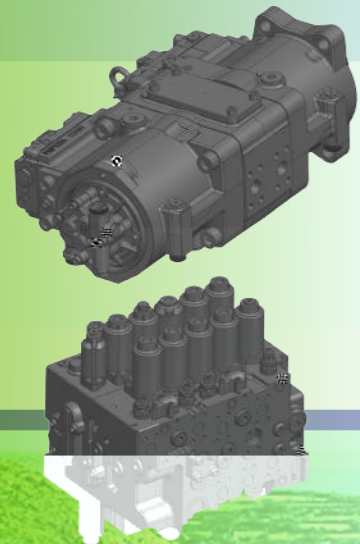

2022.12.14

全新G ZE275G

ZE275G

High Power

25

6

+

Cummins

B7

150kW

140cc

Large Machine Body

Large Machine Body

30%

10%

23%

33

2995mm

3

Excellent Capability

1.65

C

- 1.65
-
-

D