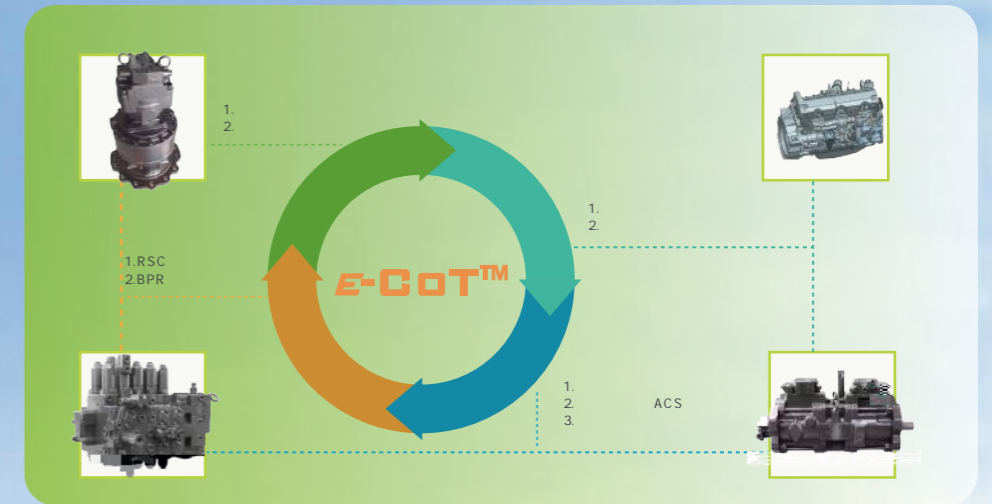

2022.12.14

全新G ZE275G

ZE275G

High Power

25

6

+

Cummins

B7

150kW

140cc

Large Machine Body

Large Machine Body

30%

10%

23%

33

2995mm

3

Excellent Capability

1.65

C

- 1.65
-
-

D